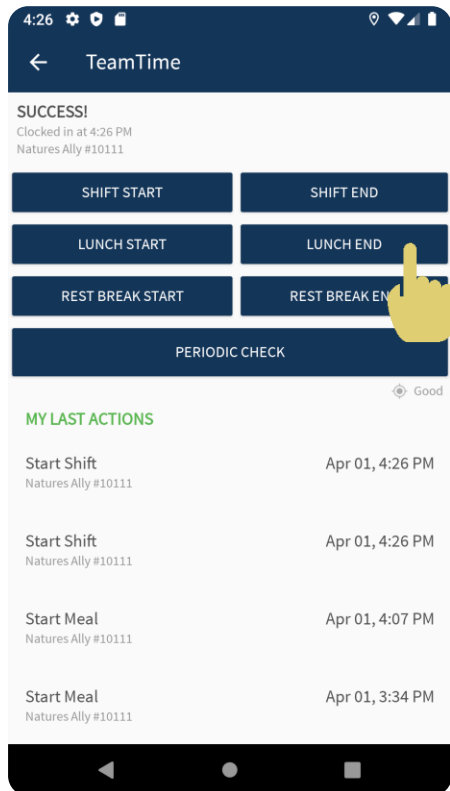

CLOCKING IN AND OUT

Choose your action