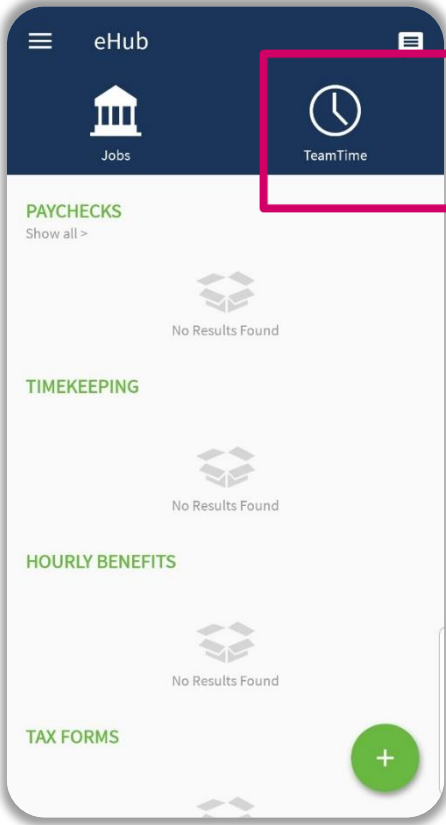

# CLOCKING IN AND OUT

---

Tap TeamTime

eHub