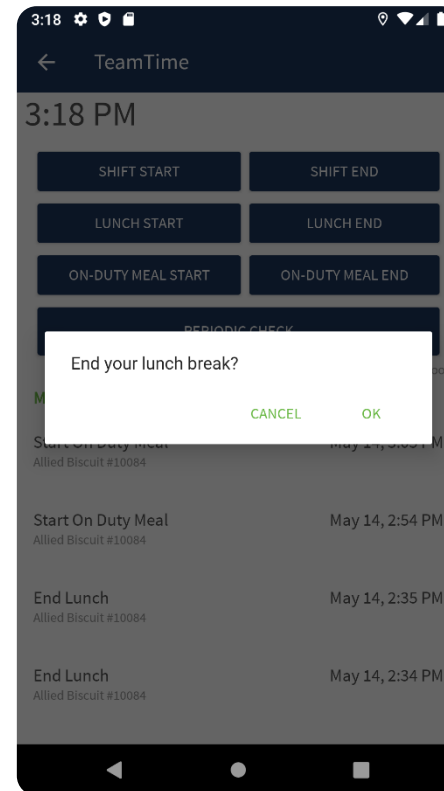

Confirmation